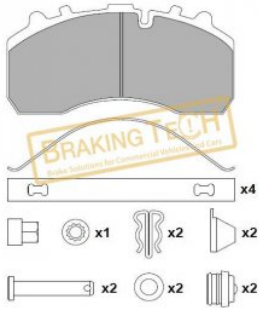

BTF5552012

Description :

Brake Pad Knorr

No	BT No	Information
1	BTF5552012 x	Brake Pad 247,5 x 109,5 x ...

Application : :

SCANIA, For Caliper: KNORR SB / SN7 Weight: 9,60

OEM No :

1390428, 1521979, 1527633, 1734529, 1856108

WVA :

29061