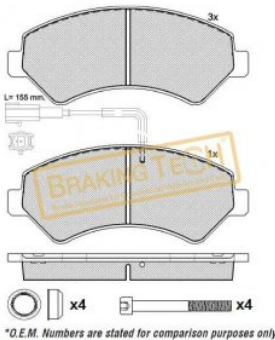

WVA :

22017, 24486, 25918