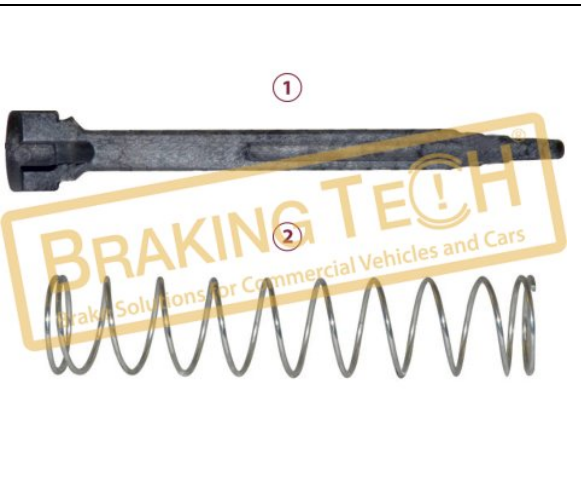

BTM20215

Description :
Caliper Brake Pad Visual Indicator

Application :
VOLVO,R.V.I.,MAN,ROR

OEM No :
MCK1311, MCK1296, VOLVO 85109893, 85109893,
RVI 7485 109 893, 7485 109 893, 225207,
68325336

No	BT No	Information
1	BTP37 x 1	Plastic Indicator
2	BTY16 x 1	Spring Ø14 x 80 mm