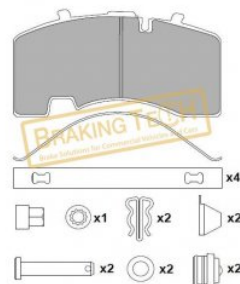

BTF5552028

Description :

Brake Pad Knorr

No	BT No	Information
1	BTF5552028 x	Brake Pad 210,7 x 108 x 3 ...

Application :

BPW, For Caliper: KNORR SB4309T Weight: 9,05

OEM No :

05.092.90.06.0, 05.092.90.08.0, 09.801.06.44.0, 09.801.06.95.0, 09.801.07.26.0

WVA :

29171, 29271, 29308