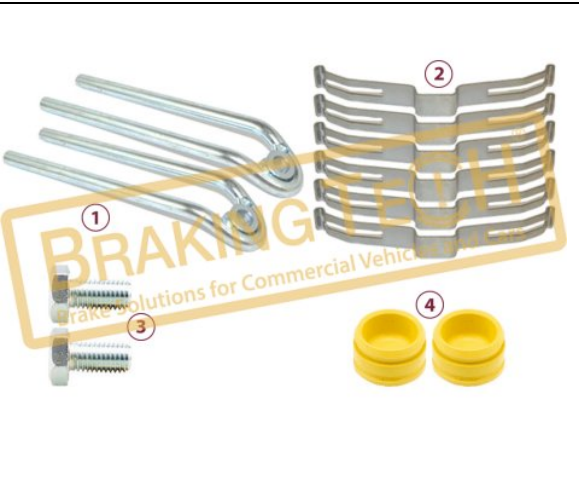

BTW30095

Description :
Caliper Brake Pad Retainer Set

Application :
DAF,SCANIA,SCHWARZMÜLLER

OEM No :
S-32676-1

WVA :
29162, 29168

No	BT No	Information
1	BTS130 x 2	Pad Retainer
2	BTS133 x 6	Retainer Shield
3	BTC89 x 2	Screw M10x1,50x20
4	BTK69 x 2	Rubber Tap