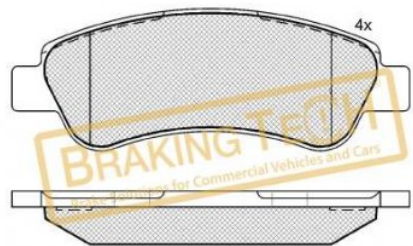

BTF5552083

Description :

Brake Pad Bosch

No	BT No	Information
1	BTF5552083 x	Brake Pad 136,9 x 49 x 19

Application :

CITROËN JUMPER III, FIAT DUCATO III, PEUGEOT BOXER II, PEUGEOT MANAGER, For Caliper:

BOSCH Weight: 1,30

OEM No :

4253.60, 4254.69, 7 736 401 6, 4253.59

WVA :

24465