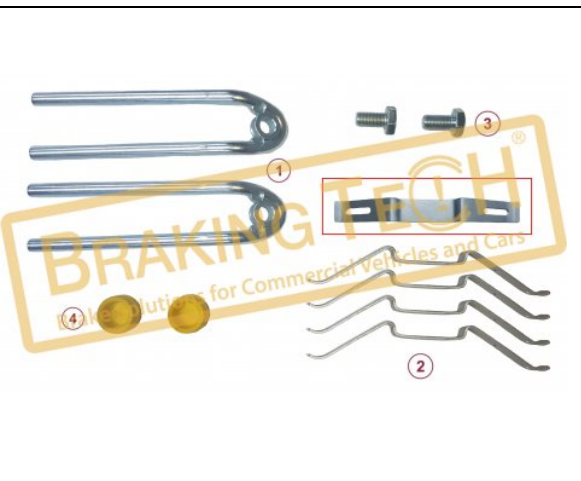

BTW30093

Description :
Caliper Brake Pad Retainer Set

Application :
DAF,MAN,OTOKAR,ISUZU,MB,R.V.I.,IVECO,OPTARE

OEM No :
969900275, 68323004

WVA :
29141, 29142, 29119

No	BT No	Information
1	BTS130-01 x2	Pad Retainer 171mm(length ...
2	BTS131 x4	Retainer Shield
3	BTC89 x2	Screw M10x1,25/ 20mm
4	BTK69 x2	Rubber Tap