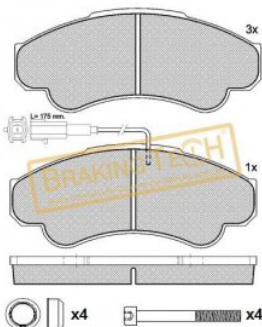

BTF5552069

Description :

Brake Pad Brembo

No	BT No	Information
1	BTF5552069 x	Brake Pad 164,8 x 69,35 x ...

Application :

CITROËN JUMPER II, FIAT DUCATO II, PEUGEOT
BOXER I, For Caliper: BREMBO Weight: 2,80

OEM No :

4252.45, 4254.59, 7 736 221 6, 9 949 362, 9 949
517, 4252.44

WVA :

23858, 23919, 23920