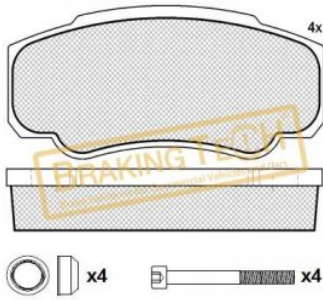

BTF5552070

Description :
Brake Pad Brembo

Application :
CITROËN JUMPER II, FIAT DUCATO II, PEUGEOT BOXER I, For Caliper: BREMBO Weight: 1,60

OEM No :
4252.47, 4254.68, 7 736 227 4, 9 949 407, 9 949 408, 4252.46

WVA :
23860, 23921

No	BT No	Information
1	BTF5552070 x	Brake Pad 109,6 x 49,9 x ...