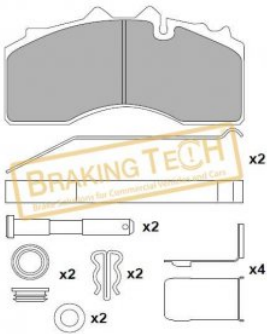

BTF5552051

Description :
Brake Pad BPW

Application :
BPW, For Caliper: BPW D115-2 Weight: 8,00

OEM No :
0980107550, 0509290120, 0900061790

WVA :
29227, 29316

No	BT No	Information
1	BTF5552051 x	Brake Pad 210,15 x 101,8 ...