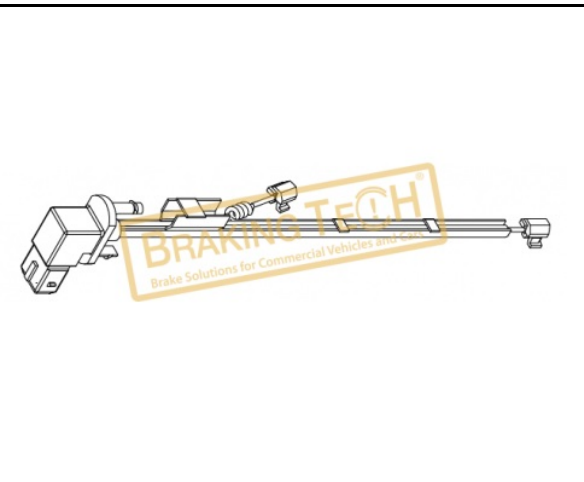

BTWS4300

Description :
Brake Pad Indicator (250mm)
Application : :
RENAULT, VOLVO, NISSAN
OEM No :
5001 831 161, 68 321 348, 68321348