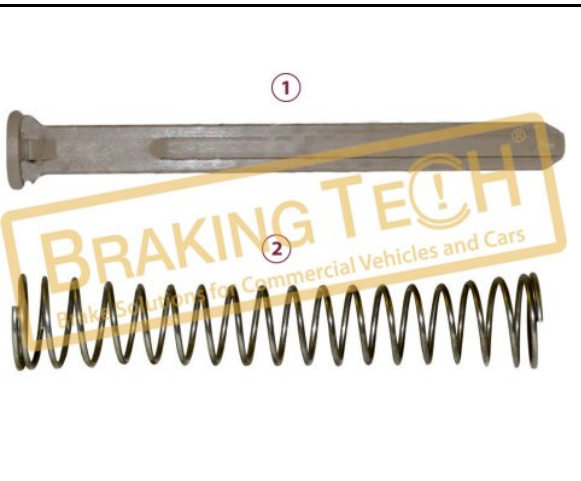

BTM20216

Description :
Caliper Brake Pad Wear Assembly

Application :
MAN,RVI,VOLVO

OEM No :
SerinFren

No	BT No	Information
1	BTP38 x 1	Pin
2	BTY16 x 1	Spring