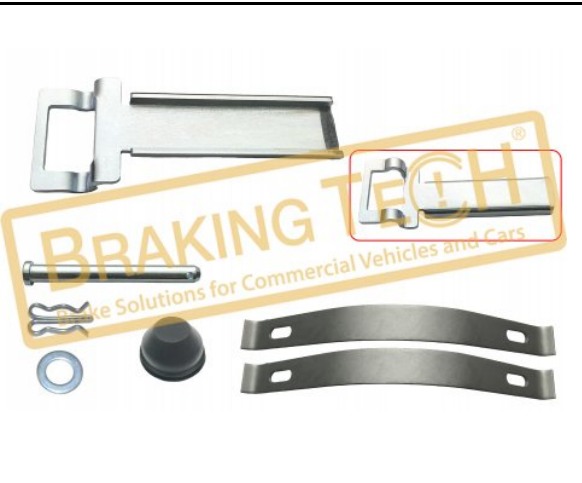

# Brake Pads & Components

All Original Numbers, Marks and Models from  
Vehicle Manufacturers Listed in this catalogue  
are for comparison purposes only

[www.brakingtech.com](http://www.brakingtech.com)

**BTBK8300**

**Description :**  
 Brake Pad Screws&Retainer Caps

**Application :**  
 IVECO(Screws:M8x70x1.25)

**OEM No :**  
 SerinFren

**BTF4057060**

**Description :**  
 Brake Pad Retainer Kit (New)

**Application :**  
 Eco Disc TS2