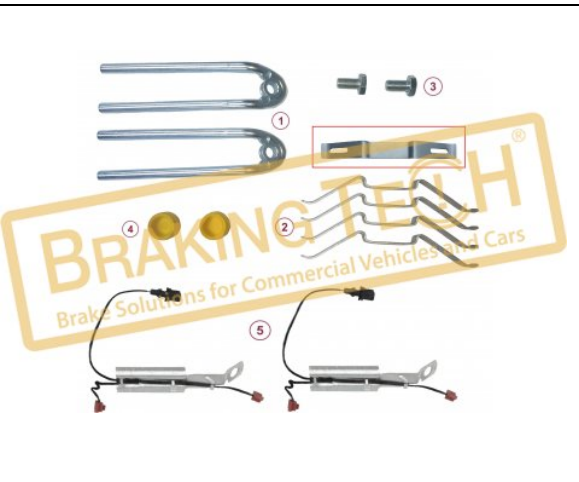

**BTW30127**

**Description :**  
 Caliper Brake Pad Retainer Set(inc.Indicators)

**Application :**  
 MAN L2000,OPTARE

**OEM No :**  
 12999577, 12182192, 12182145

**WVA :**  
 29088

No	BT No	Information
1	BTS134 x 2	Pad Retainer
2	BTS135 x 6	Retainer Shield
3	BTK69 x 2	Rubber Tap
4	BTC90 x 2	Screw M10x1,5
5	BTWS7400 x 2	Indicator Cable