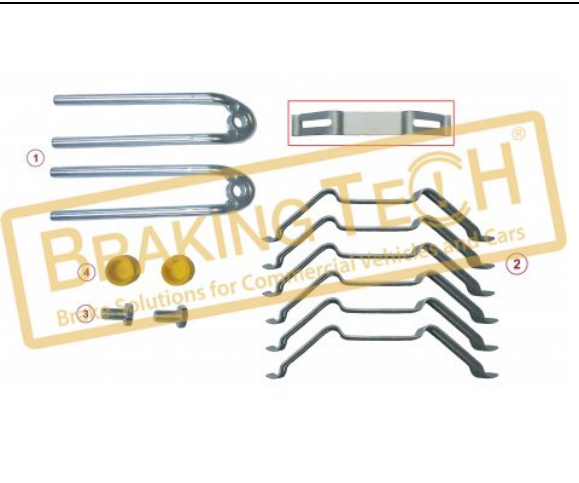

**BTW30093**

**Description :**  
 Caliper Brake Pad Retainer Set

**Application :**  
 DAF,MAN,OTOKAR,ISUZU,MB,R.V.I.,IVECO,OPTARE

**OEM No :**  
 969900275, 68323004

**WVA :**  
 29141, 29142, 29119

No	BT No	Information
1	BTS130-01 x2	Pad Retainer 171mm(length ...
2	BTS131 x4	Retainer Shield
3	BTC89 x2	Screw M10x1,25/ 20mm
4	BTK69 x2	Rubber Tap