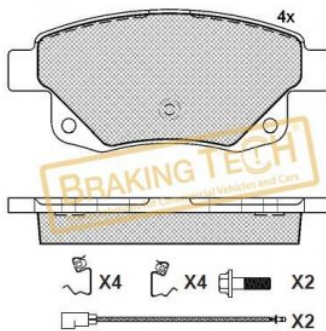

BTF5552077

Description :

Brake Pad Bosch

No	BT No	Information
1	BTF5552077 x	Brake Pad 164,8 x 66,8 x ...

Application :

FORD TRANSIT TOURNEO, FORD TRANSIT BUS, FORD TRANSIT CONNECT, For Caliper: BOSCH

OEM No :

1 371 402, 1 433 952, 1 488 962, 6C11-2K021-AC, 9C11-2K021-AA

WVA :

24484

BTF5552079

Description :

Brake Pad Bosch

No	BT No	Information
1	BTF5552079 x	Brake Pad 122,9 x 54 x 17 ...

Application :

FORD TRANSIT TOURNEO, FORD TRANSIT BUS, FORD TRANSIT CONNECT, For Caliper: BOSCH

Weight: 1,40

OEM No :

1 371 454, 1 433 958, 1 530 602, 1 554 524, 1 560 026, 6C11-2M008-A2E, 6C11-2M008-AC, 6C11-2M008-AE

WVA :

22017, 24486, 25918

BTF5552081

Description :

Brake Pad Brembo

No	BT No	Information
1	BTF5552081 x	Brake Pad 169,1 x 69,4 x ...

Application :

CITROËN JUMPER III, FIAT DUCATO III, PEUGEOT BOXER II, PEUGEOT MANAGER, For Caliper: BREMBO

Weight: 1,60

OEM No :

4253.74, 4253.76, 4254.63, 4254.64, 7 736 401 5, 7 736 416 1, 7 736 431 8, 7 736 431 9, 4253.73

WVA :

24466, 24467

BTF5552082

Description :

Brake Pad Bosch

No	BT No	Information
1	BTF5552082 x	Brake Pad 136,9 x 51,6 x ...

Application :

CITROËN BERLINGO >96, PEUGEOT PARTNER >96, For Caliper: BOSCH

Weight: 1,35

OEM No :

16 112 939 80, 4252.18, 4252.40, 4253.30, 4253.42, 4254.23, 4254.75, 16 104 896 80, 4252.21, 4252.38, 4252.39, 4252.59, 4252.76, 4253.38, 4253.41

WVA :

23599, 23954, 24101