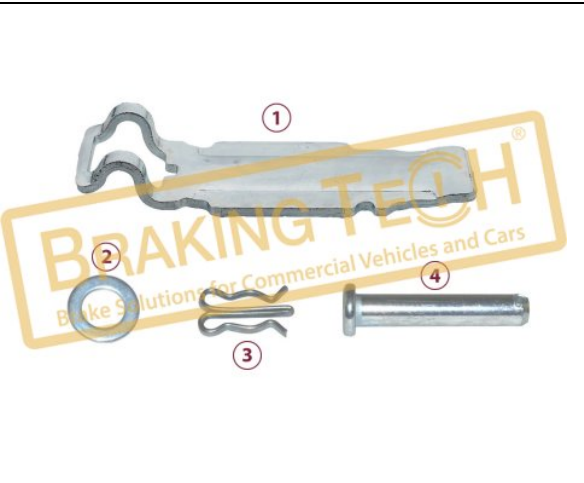

BTK10157

Description :
Caliper Pad Retainer Repair Kit

Application :
MERCEDES
ATEGO,ACTROS,AXOR,OTOKAR,ADB22

OEM No :
K000133, 0004202582, 13C3305630AA

WVA :
29087, 29167, 29216, 29148, 29115, 29116, 29118

No	BT No	Information
1	BTS82 x 1	Pad Retainer 25 mm
2	BTS8 x 1	Washer
3	BTS7 x 1	Cotter Pin
4	BTT83 x 1	Detent Pin