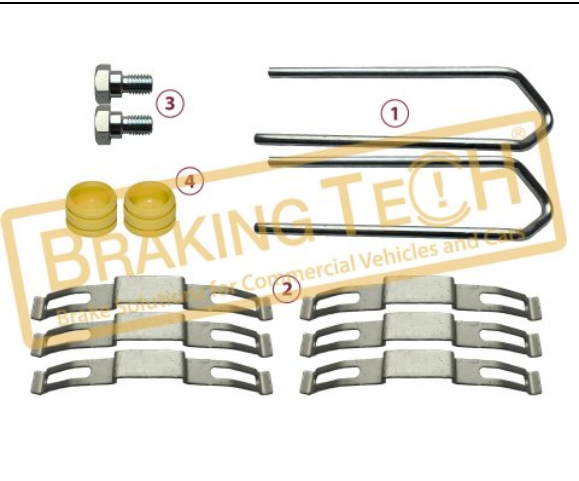

**BTW30095**

**Description :**  
 Caliper Brake Pad Retainer Set

**Application :**  
 DAF,SCANIA,SCHWARZMÜLLER

**OEM No :**  
 S-32676-1

**WVA :**  
 29162, 29168

No	BT No	Information
1	BTS130 x 2	Pad Retainer
2	BTS133 x 6	Retainer Shield
3	BTC89 x 2	Screw M10x1,50x20
4	BTK69 x 2	Rubber Tap