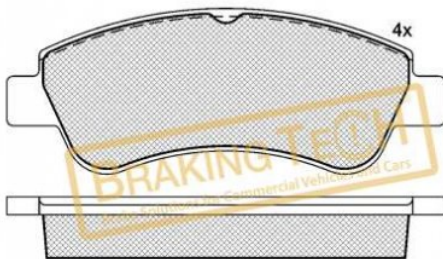

WVA :

24466, 24467