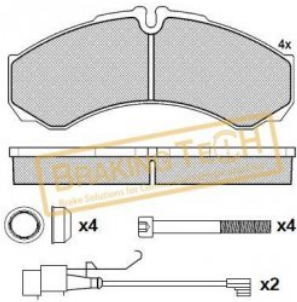

BTF5552072

Description :
Brake Pad Brembo

Application :
IVECO DAILY II, DAILY III, For Caliper: BREMBO Weight: 2,55

OEM No :
190 6401, 190 9298-1, 299 2339, 299 5633, 299 5693, 424 708 46, 425 357 91

WVA :
29121, 29357, 29374

No	BT No	Information
1	BTF5552072 x	Brake Pad 164,6 x 66,4 x ...