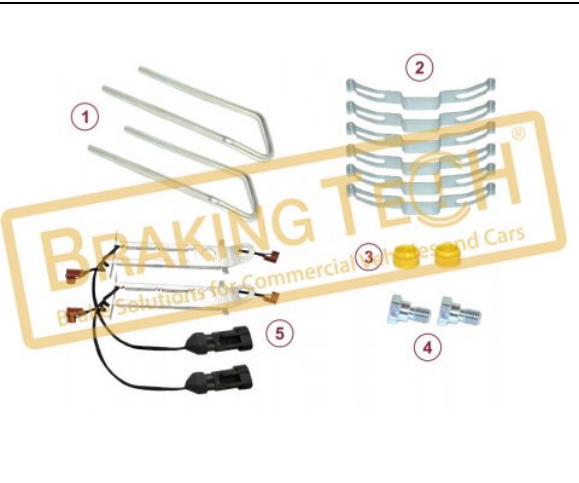

**BTW30097-01**

**Description :**  
 Brake Pad Retainer Kit MAXXUS

**Application :**  
 MB,NAVISTAR,FREIGHTLINER,DAEWOO,MAN,SCH

**OEM No :**  
 640 322 934 2, 640 322 939 2

**WVA :**  
 29191

No	BT No	Information
1	BTS136 x 2	Pad Retainer
2	BTS137 x 6	Retainer Shield
3	BTK190 x 2	Rubber Tap
4	BTC91 x 2	Screw M10x12 mm