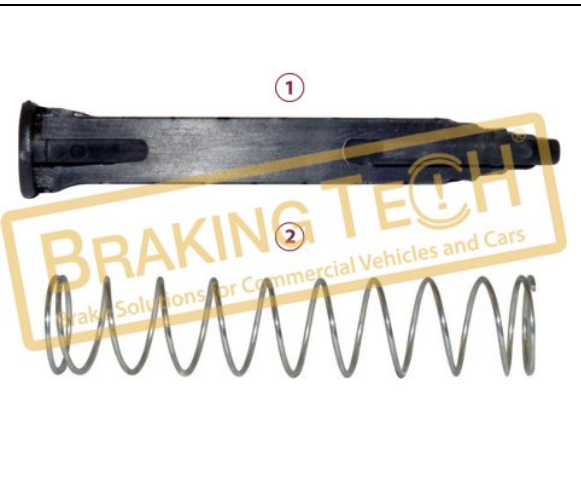

BTM20214

Description :
Caliper Brake Pad Wear Assembly

Application :
VOLVO,R.V.I.,MAN,MB,ROR

OEM No :
SJ4111, 3092283

No	BT No	Information
1	BTP36 x 1	Pin
2	BTY17 x 1	Spring