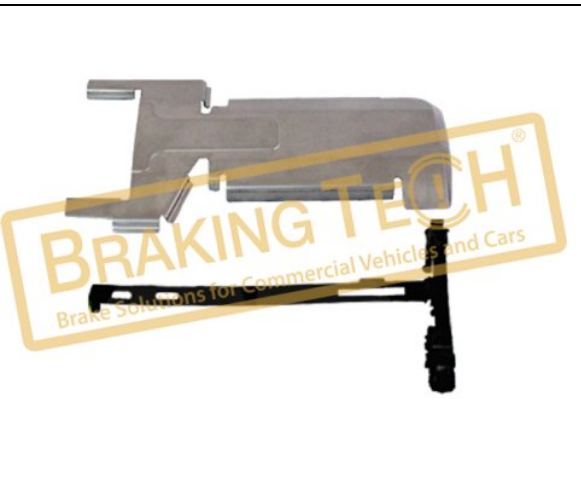

BTK10194

Description :
Brake Pad Retainer Repair Kit

Application :
SB6,SB7...

OEM No :
SerinFren