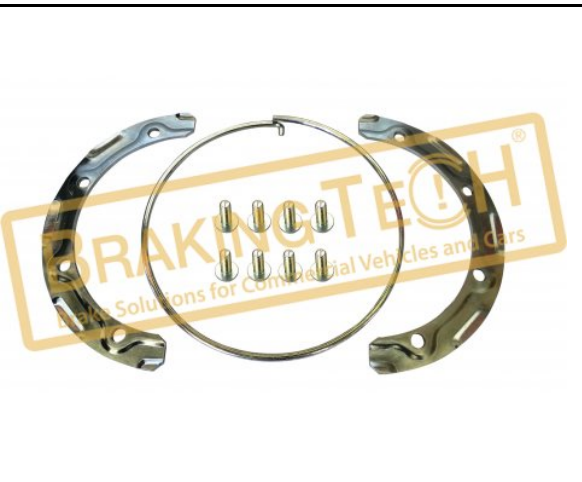

**BTBK8300**

**Description :**  
 Brake Pad Screws&Retainer Caps

**Application :**  
 IVECO(Screws:M8x70x1.25)

**OEM No :**  
 SerinFren

**BTF4057060**

**Description :**  
 Brake Pad Retainer Kit (New)

**Application :**  
 Eco Disc TS2

**OEM No :**  
 SerinFren

**BTF5510821**

**Description :**  
 Brake Disc Mounting Kit

**Application :**  
 FOR DAF

**OEM No :**  
 1693978, 1393561, 1690788, 1691889, 1393560

**BTF5510846**

**Description :**  
 Brake Disc Mounting Kit