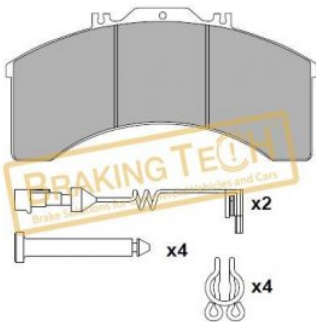

BTF5552043

Description :
Brake Pad Bendix

Application :
IVECO EURO CARGO, IVECO EURO STAR, IVECO
EUROTECH, For Caliper: BENDIX ADB 4300
Weight: 8,50

OEM No :
1906191, 1906456, 1906459, 1907631, 1908614,
2992479, 4856912, 7173317

WVA :
29011

No	BT No	Information
1	BTF5552043 x	Brake Pad 241 x 124,5 x 2 ...