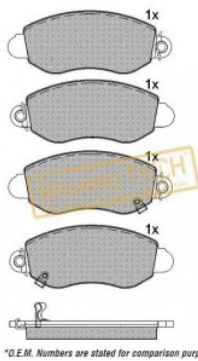

BTF5552071

Description :
Brake Pad Bosch

Application :
FORD TRANSIT IV, For Caliper: BOSCH Weight: 2,40

OEM No :
1 318 139, 1 465 166, 4 077 636, YC15-2K021-AC, YC1J-2K021-AC

WVA :
23577, 23578, 23579, 23580

No	BT No	Information
1	BTF5552071 x	Brake Pad 168,5 x 65,17 x ...