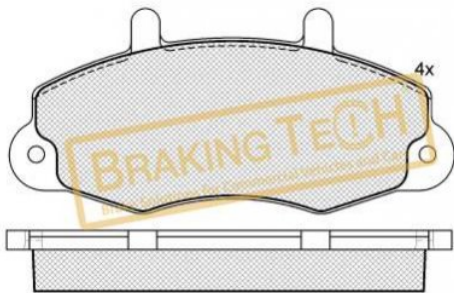

BTF5552105

Description :
Brake Pad Bendix

Application :
FORD TRANSIT TOURNEO, FORD TRANSIT BUS, For Caliper: BENDIX Weight: 1,70

OEM No :
1 074 971, 1 134 158, 1 301 589, 5 028 763, 6 197 738 6 965 579, 7 018 202, 92VB-2K021-AB, 92VB-2K021-AC

WVA :
21470

No	BT No	Information
1	BTF5552105 x	Brake Pad 138,9 x 64,1 x ...