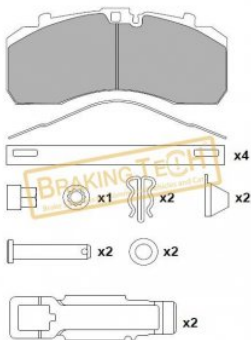

BTF5552050-01

Description :
Brake Pad Knorr

Application :
MAN, MERCEDES, IVECO, SETRA, DAF, For Caliper: KNORR SN7 Weight: 10,70

OEM No :
81508206056, 81508206030, 0044202220, 0044204420, 0064201020, 0064201120, 2996515 -500054632, 2996378, 0004214310, 1797053, 1878030

WVA :
29253. 29252. 29255. 29266. 29278. 29293

No	BT No	Information
1	BTF5552050-01 x	Brake Pad 248 x 109,5 x 3 ...