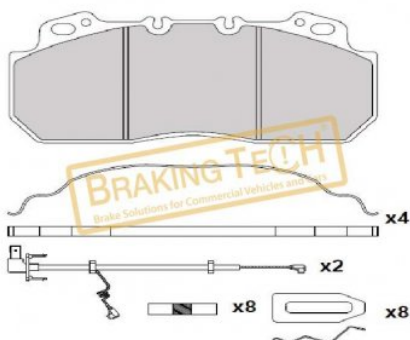

BTF5552000

Description :

Brake Pad Meritor

No	BT No	Information
1	BTF5552000 x	Brake Pad 249 x 114,4 x 2 ...

Application :

RENAULT Magnum, RENAULT Premium, VOLVO, IRISBUS Citelis, For Caliper: MERITOR D LISA

Weight: 11,40

OEM No :

5001831161, 5001833114, 5001846034, 85105485, 3093919, 85506111, 20825594, 3093939, MDP071, MDP1047, MDP3090K

WVA :

29090

BTF5552001

Description :

Brake Pad Meritor

No	BT No	Information
1	BTF5552001 x	Brake Pad 249 x 114,4 x 2 ...

Application :

RENAULT Magnum, RENAULT Premium, For Caliper: MERITOR D LISA Weight: 11,70

OEM No :

5001831161, 5001833114, 5001846034

WVA :

29090

BTF5552002

Description :

Brake Pad Meritor

No	BT No	Information
1	BTF5552002 x	Brake Pad 249,45 x 118,2 ...

Application :

RENAULT, MAN TGA, MAN Bus, IRISBUS, For Caliper: MERITOR D LISA 2 Weight: 10,80

OEM No :

81508205072, 81508206041, 81508206051, 81508206052, 81508205073, 5001855646, 68324957, 68325344, MDP5056, 2996068, 20976509, 21309468, 85107768

WVA :

29131, 29156

BTF5552003

Description :

Brake Pad Meritor

No	BT No	Information
1	BTF5552003 x	Brake Pad 249,45 x 118,2 ...

Application :

RENAULT Premium, IRISBUS Crossway, For Caliper: MERITOR D LISA 2 Weight: 10,95

OEM No :

5001855646, 5001863904, 68325901, MDP5056, 5006028410

WVA :

29131, 29156