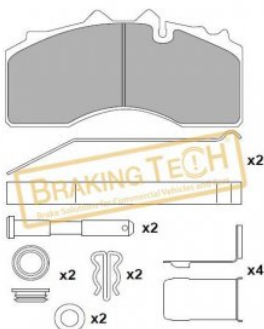

**BTF5552051**

**Description :**  
Brake Pad BPW

**Application :**  
BPW, For Caliper: BPW D115-2 Weight: 8,00

**OEM No :**  
0980107550, 0509290120, 0900061790

**WVA :**  
29227, 29316

No	BT No	Information
1	BTF5552051 x	Brake Pad 210,15 x 101,8 ...