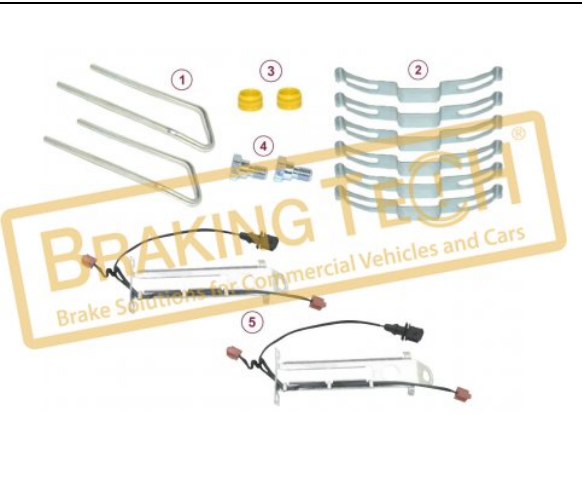

**BTW30128**

**Description :**  
 Caliper Brake Pad Retainer Set

**Application :**  
 DAF,MAN,OTOKAR,ISUZU,MB,R.V.I.,IVECO

**OEM No :**  
 969900275, 68323004

**WVA :**  
 29141, 29142, 29119

No	BT No	Information
1	BTS130-01 x 2	Pad Retainer 171mm(Length ...
2	BTS131 x 4	Retainer Shield
3	BTC89 x 2	Screw M10x1,25/ 20mm
4	BTK69 x 2	Rubber Tap
5	BTWS8400 x 2	Indicator Cable 375 mm