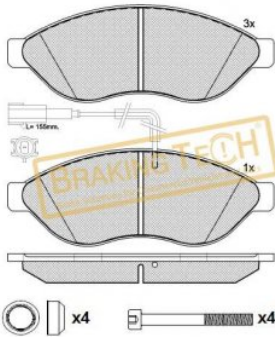

**WVA :**  
 29217

No	BT No	Information
1	BTF5552090 x	Brake Pad 164,9 x 79,08 x ...

**BTF5552102**

**Description :**  
 Brake Pad Brembo

**Application :**  
 CITROËN JUMPER III, FIAT DUCATO III, PEUGEOT BOXER II, PEUGEOT MANAGER, For Caliper: BREMBO Weight: 2,40